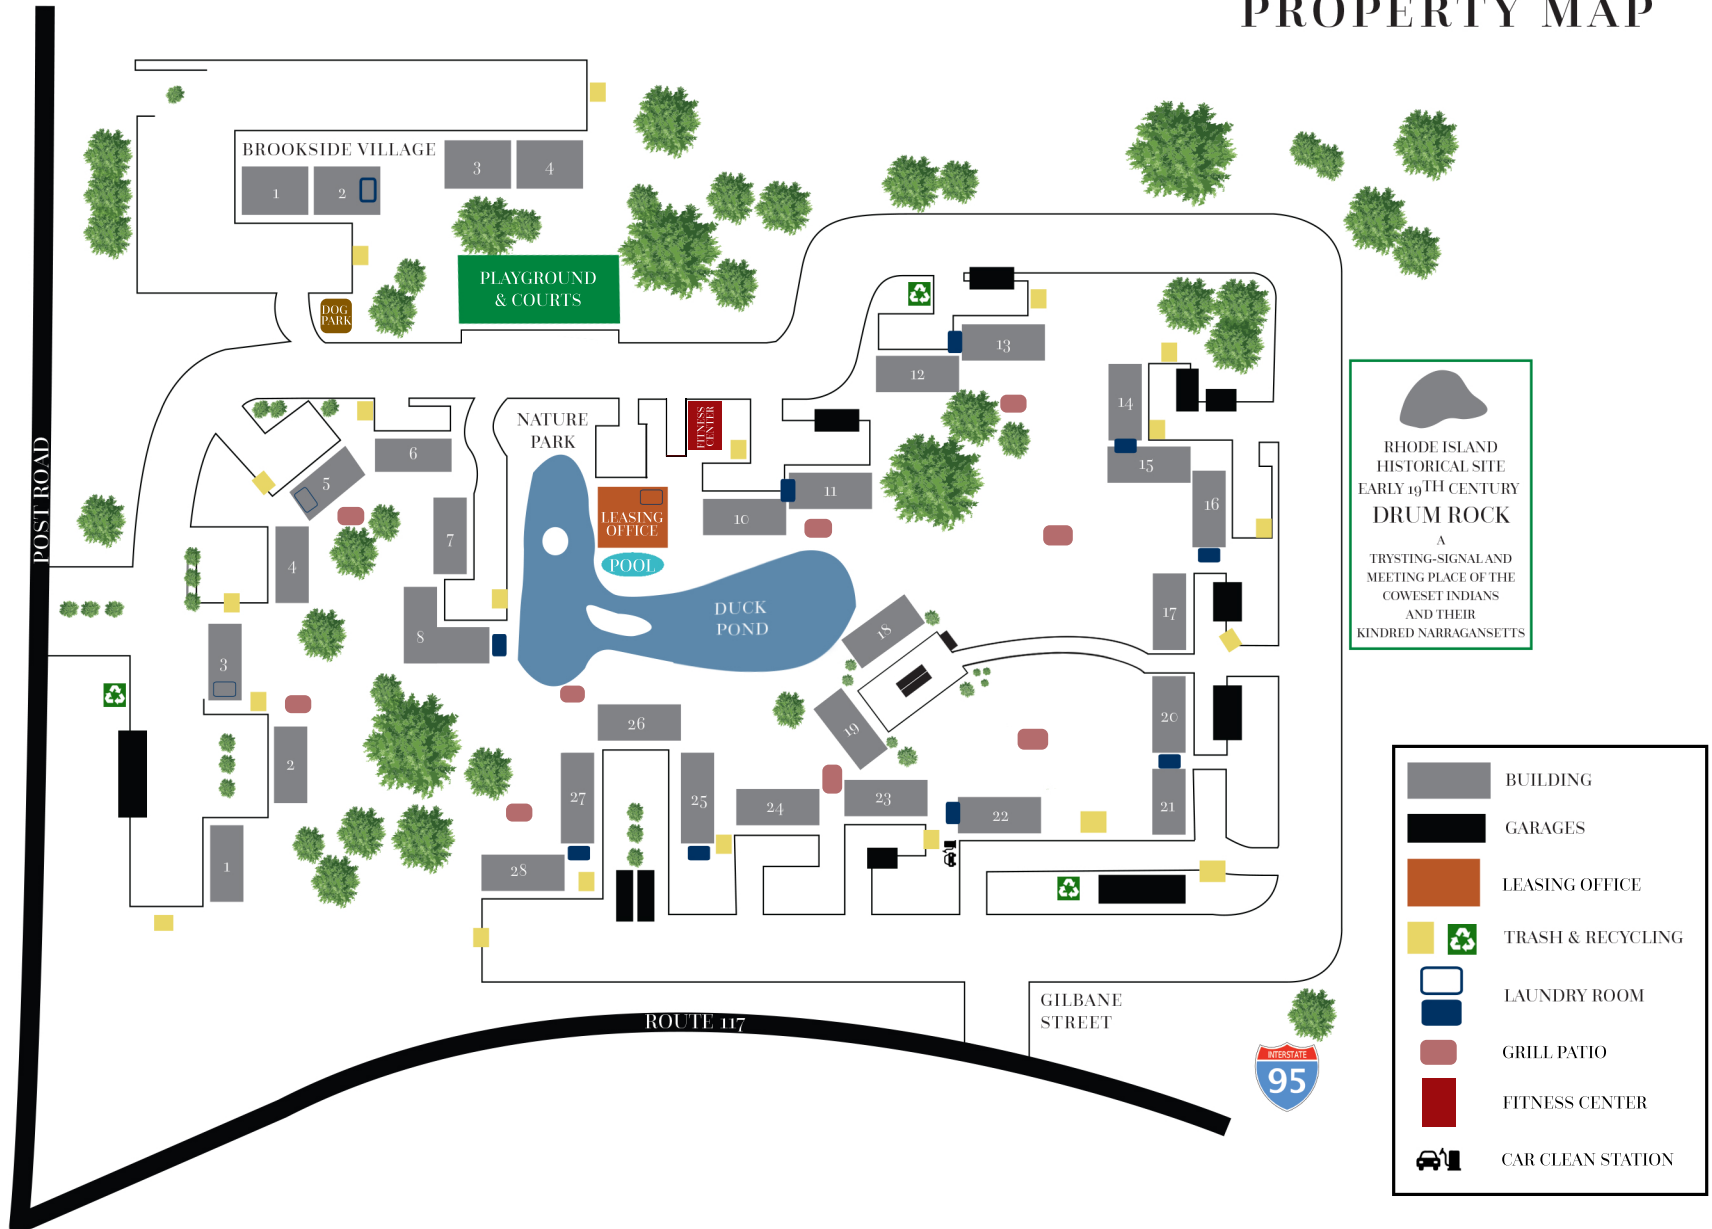

PROPERTY MAP

Covesett Hills & Brookside Village

3595 Post Road
 Warwick, RI 02886
 (401) 737-5200